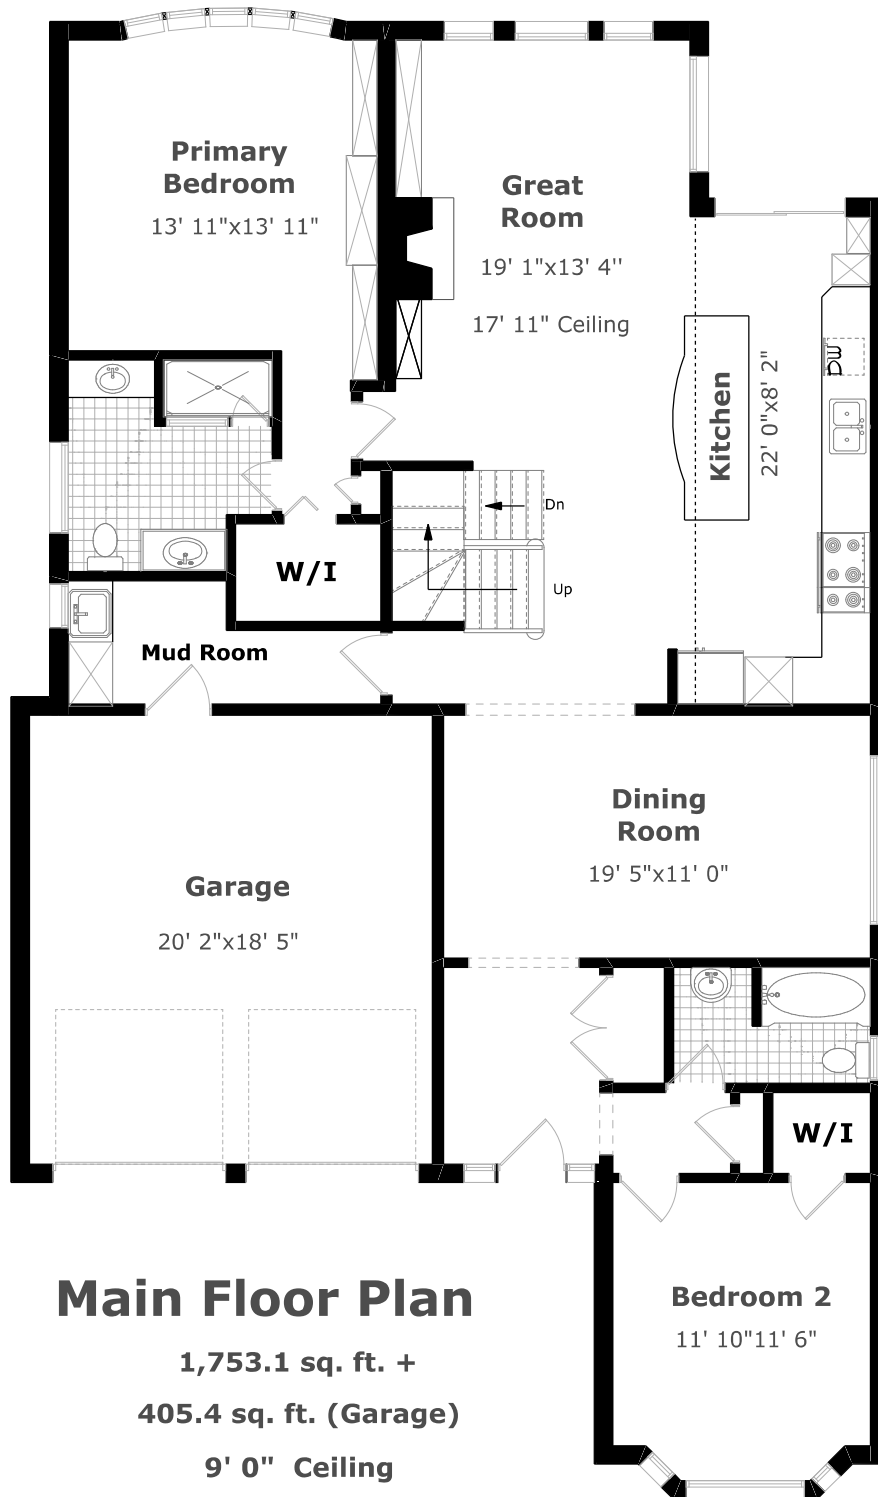

2201 Rochester Circle