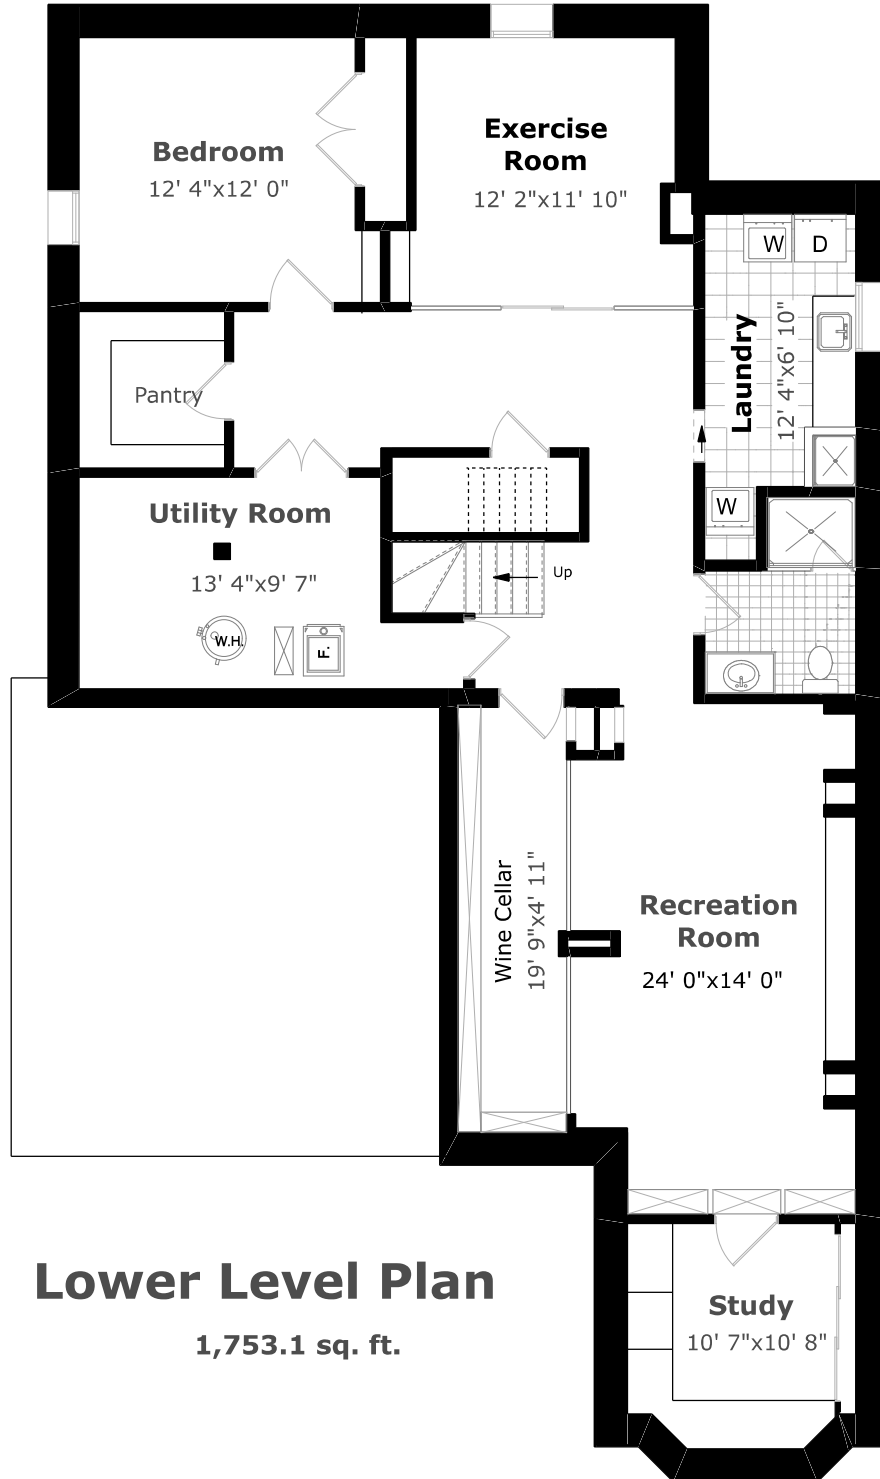

2201 Rochester Circle

Lower Level Plan

1,753.1 sq. ft.