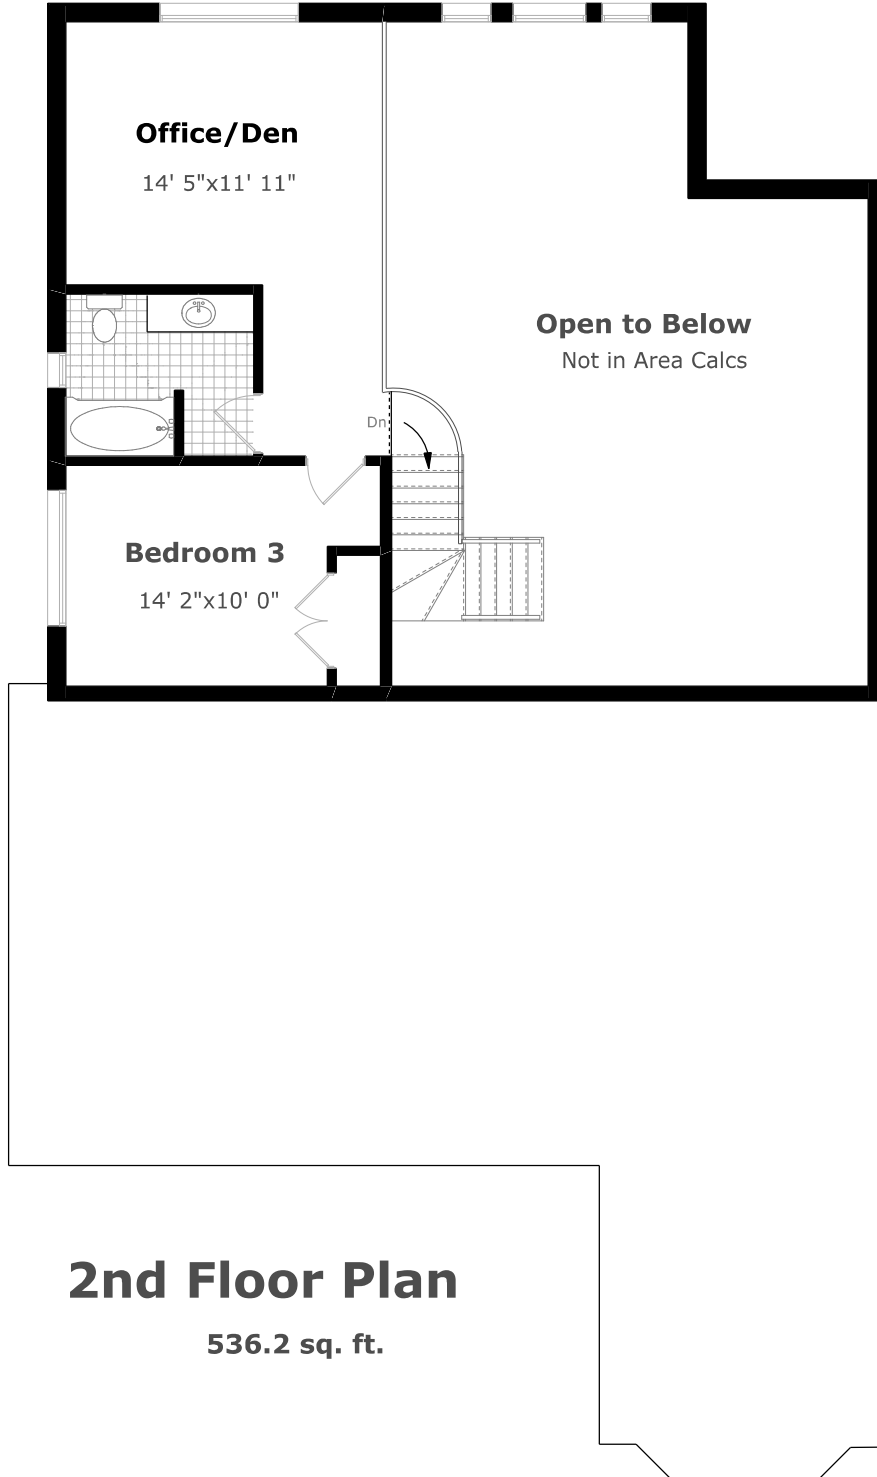

2201 Rochester Circle

Scale (ft) 0 5 10 15 20 25

Scale (M) 0 1 2 3 4 5 6 7

May 2021